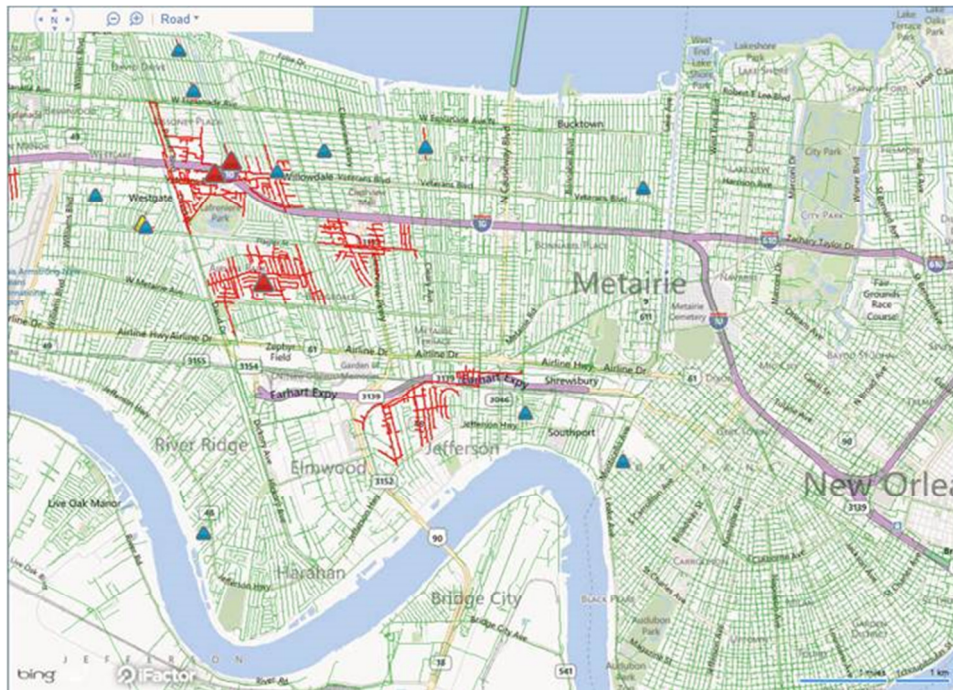

## WEATHER ADVISORY – NO. 2

April 24, 2013

For Immediate Release

There are currently 9,066 Jefferson Parish residents without power. There is an estimation average of about 1:30 PM for restoration of power.

The biggest hit areas are Metairie 70003 Zip code and Jefferson 70121 Zip Code with small outages across Jefferson Parish.