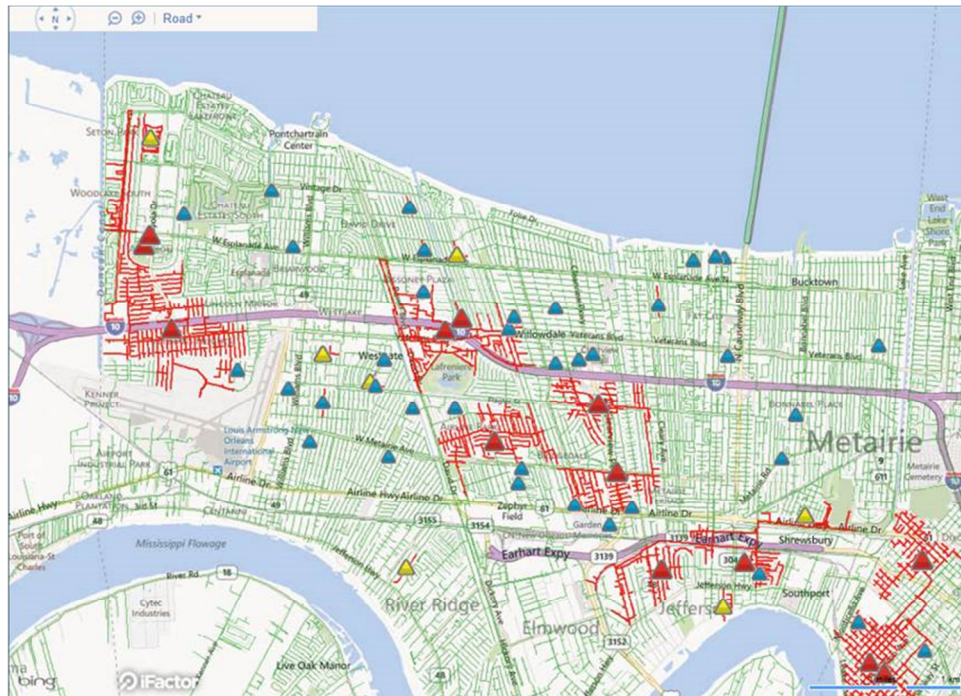

WEATHER ADVISORY – NO. 3

April 24, 2013

For Immediate Release

There are currently 16,825 Jefferson Parish residents without power. There is an estimation average now of about 7:00 PM for restoration of power.

The biggest hit areas are Metairie 70003 Zip code, Jefferson 70121 Zip Code, and Kenner with small outages across Jefferson Parish.