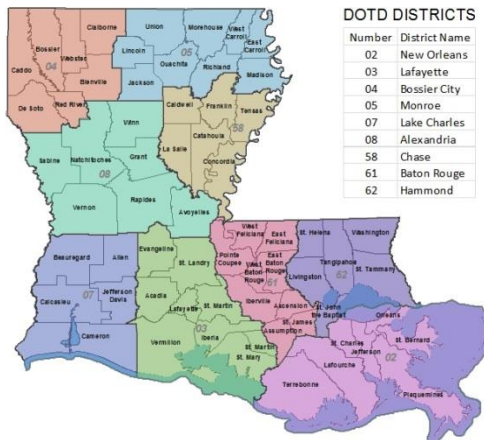

Customize Your Profile to Receive Only Information You Want:

- Choose the kind of information you want to receive (lane and road closure announcements; press releases; public meeting notices).
- Choose the area of the state you are interested in (parish, region, route or project specific).
- Return to your profile at any time to edit or change.
- Unsubscribe at any time (But you will no longer receive updates via email).