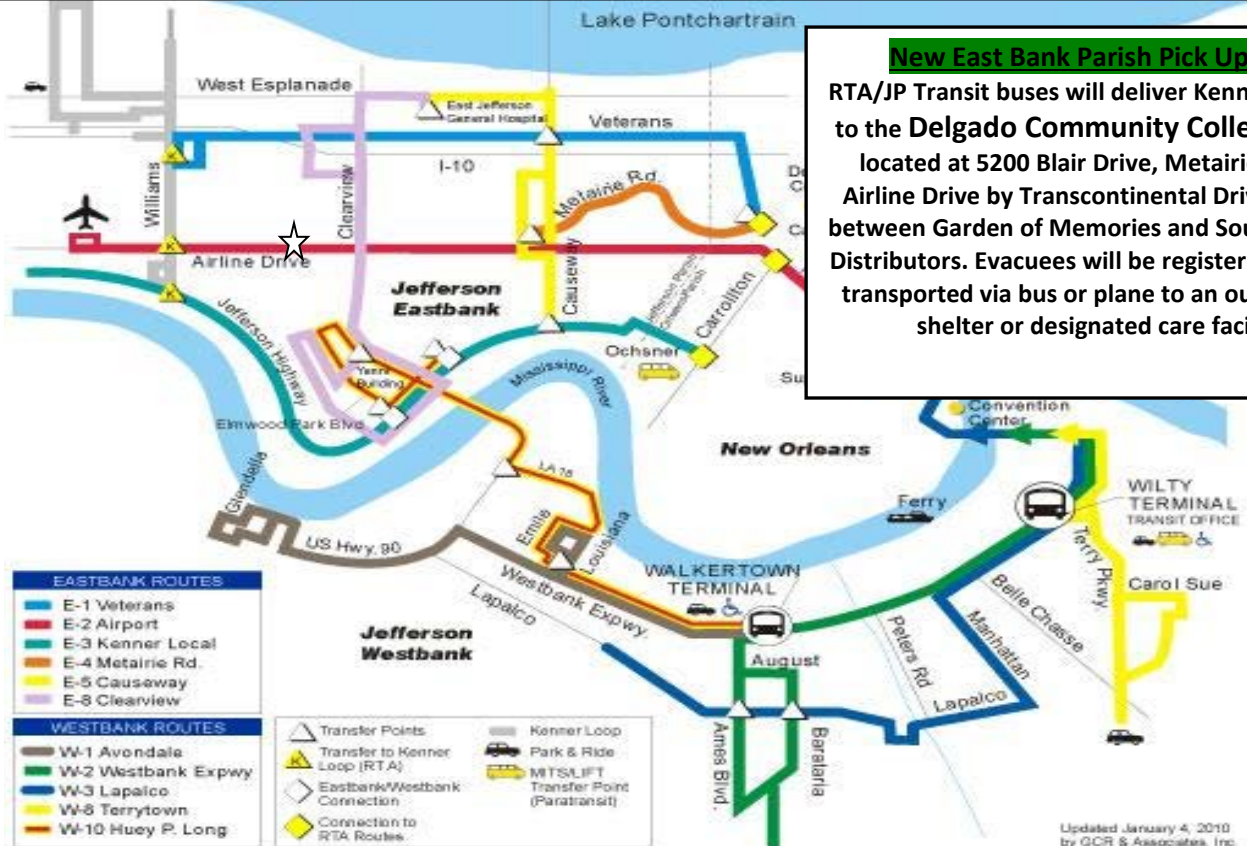

**City of Kenner – Public Transportation
PUBLIC ASSISTED HURRICANE EVACUATION MAP**

DURING A MANDATORY EVACUATION, USE BUS STOPS ALONG THESE ROUTES

E-1 Veterans - From Williams & 25th to the Orleans/Jefferson parish line and back. Connects with Route E-8 Clearview at Clearview and Veterans. Transfer to Eastbank Parish Pick Up Point at Delgado College in Metairie.

E-2 Airport - From the Airport to the Orleans/Jefferson parish line and back. Connects with Route E-8 Clearview at Clearview and Airline. Transfer to Eastbank Parish Pick Up Point at Delgado College in Metairie.

RTA 201 Kenner Loop - From Joe Yenni at West Loyola to Minor and 3rd Street following the regular RTA Kenner Loop Route. RTA route 201 runs to Transfer Points along Williams Blvd. Passengers will transfer from RTA to JP Transit buses for transport to Eastbank Parish Pick up Point at Delgado College in Metairie.

Jefferson Parish Transit and RTA will operate hurricane evacuation routes to bring transit riders to Parish Pick-up Points where they will be processed and transported by bus out of the Parish to a Red Cross shelter. Buses will run along the routes shown on the Hurricane Evacuation System Map for Jefferson Transit.